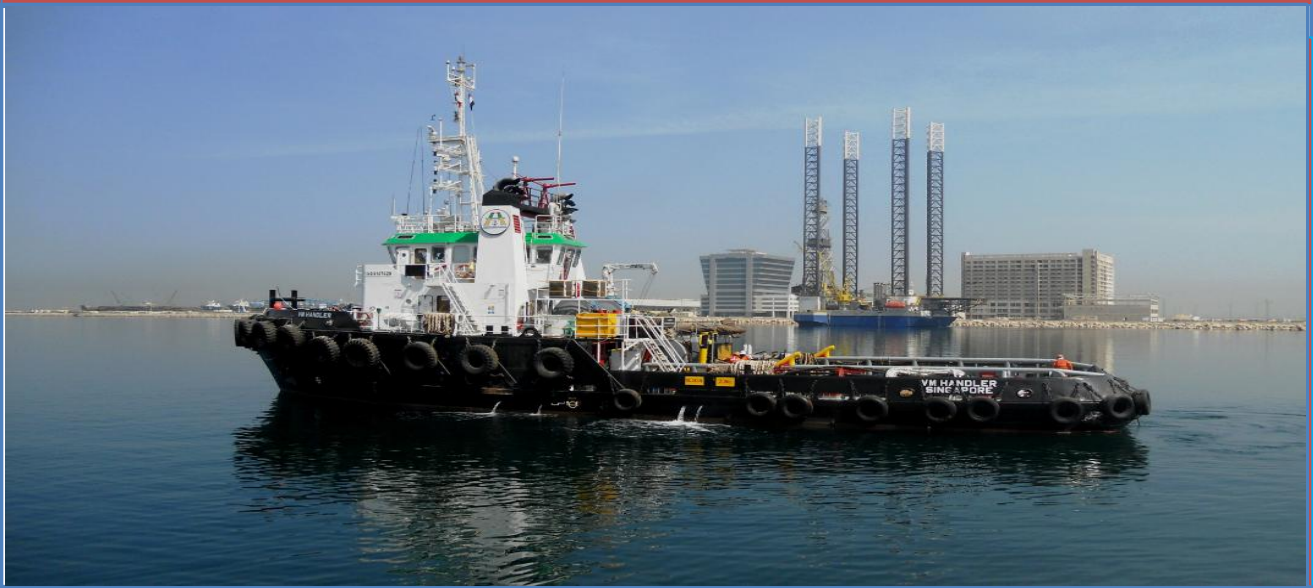

VM HANDLER

AHT / 4000 BHP

DIMENSION	37m (L); 10.60 m (B)
BHP / BP	4000 BHP / 52 T
DECK AREA	105 m2
AH/TOWING WINCH	75 T Pull
CLASS	BV

VM HANDLER IS AN ANCHOR HANDLER WITH A BOLLARD PULL OF 52 T